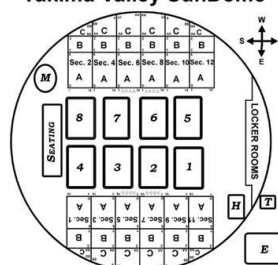

Court 6

Pool 6

1. West Valley JV
2. Christian Faith
3. Hoquiam
4. Heppner

Yakima Valley SunDome

Court 3

Pool 3

1. Oakesdale
2. River View
3. White Swan
4. Mary Walker

Court 7

Pool 7

1. Goldendale
2. Selah JV
3. Waitsburg
4. Bridgeport

Court 4

Pool 4

1. Kiona-Benton
2. Overlake
3. Evergreen Lutheran
4. Riverside Christian

Court 8

Pool 8

1. Montesano
2. Quilcene
3. Sunnyside Christian
4. Onalaska

See brackets for opponent/court/game time/ref schedule